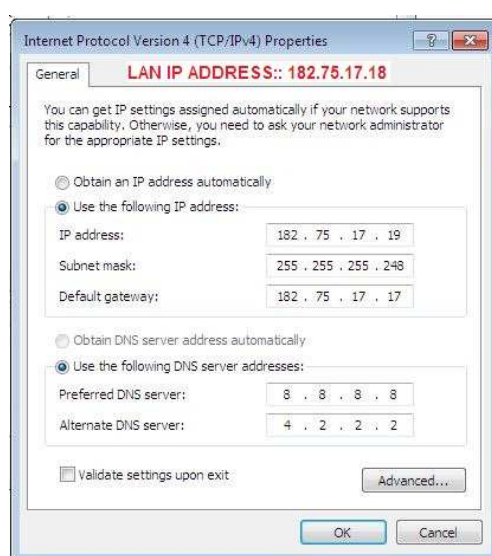

POLYCOM TEST : 140.242.250.204

LAKSHMI FLOT DELHI: 182.75.247.147 LFGL OFFICE

KIRTI NAGAR: 182.75.247.148 KUNAL JI

HOME KANPUR: 11.11.11.101 SWAROOP NAGAR

BFGL: 103.221.76.81 JARIB CHOWKI

Direct POE Test Connection

**STATIC IP for HGWL Internet :: 182.75.17.18 or 182.75.17.19 &
STATIC IP for Video Confrance :: 182.75.17.20**

AIRTEL WAN IP ADDRESS

(This is POE Output goes to Huawei Access Router)

AIRTEL LAN IP ADDRESS