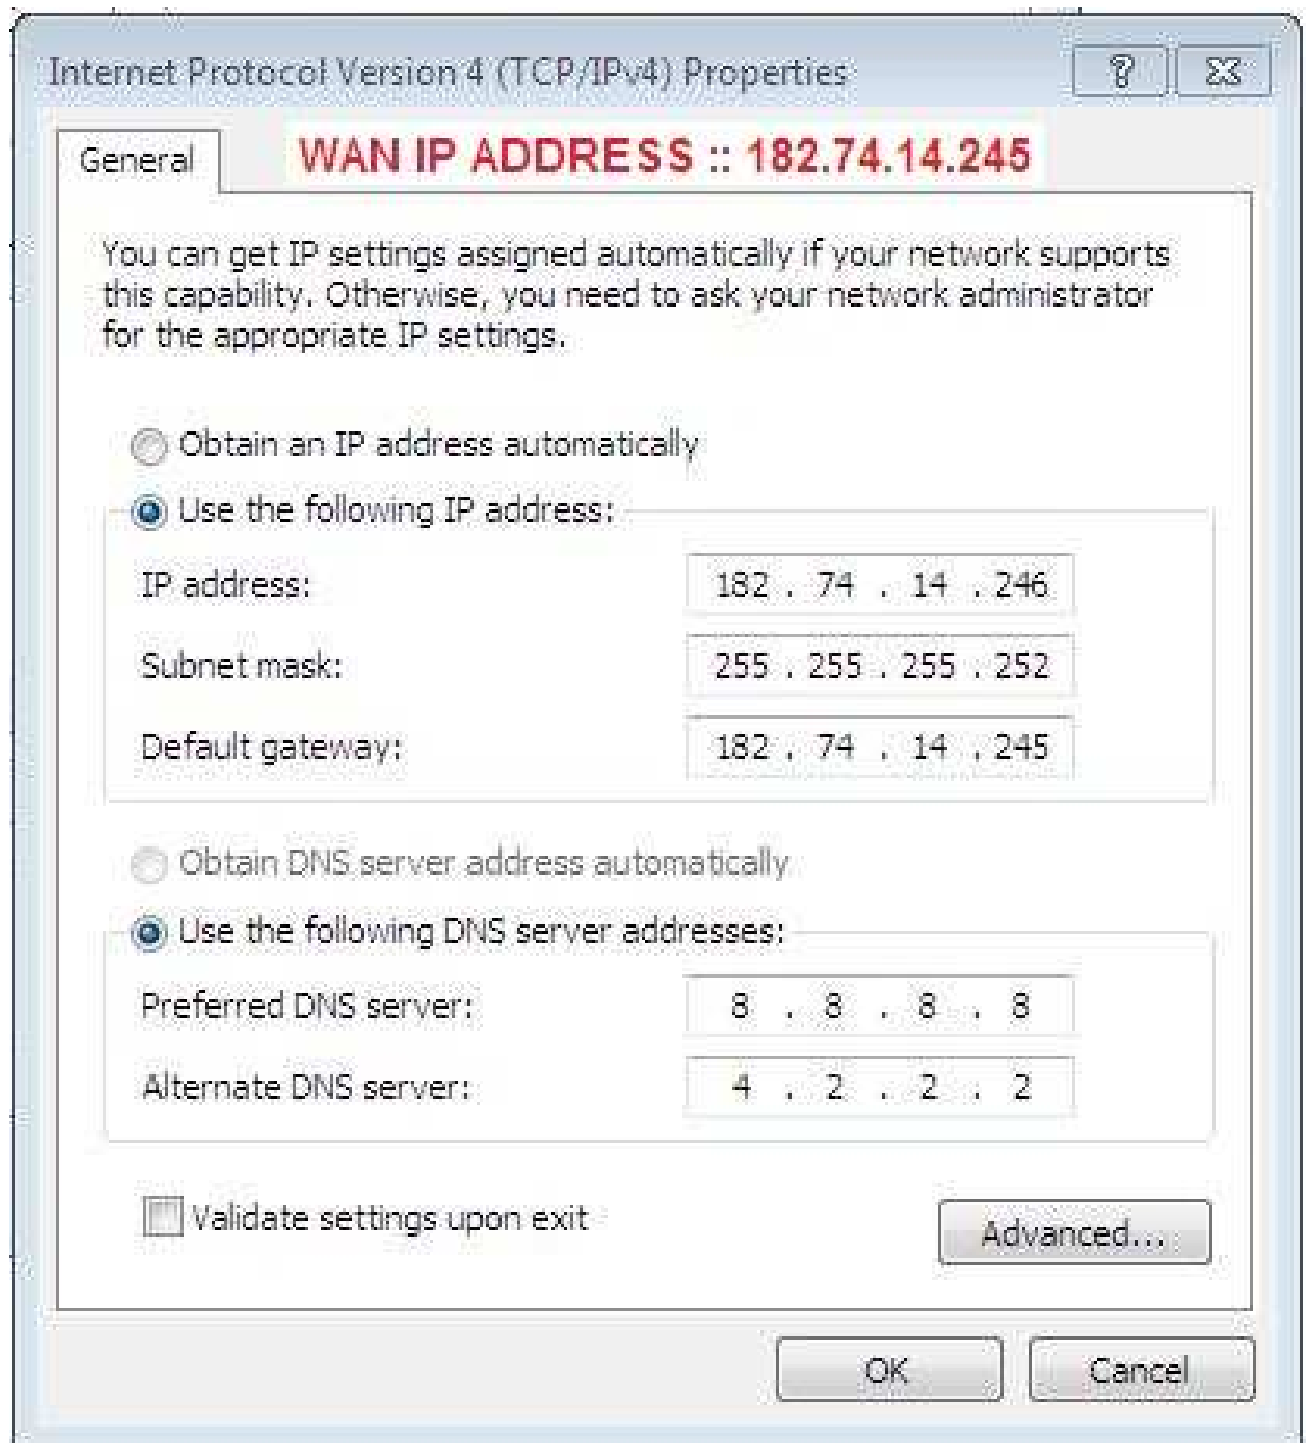

**STATIC IP for HGWL Internet :: 182.75.17.18 or 182.75.17.19 &
STATIC IP for Video Confrance :: 182.75.17.20**

AIRTEL WAN IP ADDRESS

(This is POE Output goes to Huawei Access Router)

AIRTEL LAN IP ADDRESS